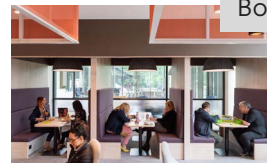

Key features

Café & break out space

24/7 access

Dedicated team & community events

Tailored travel on your doorstep

Surrounded by woodland

Bookable meeting rooms

About

Forge Studios give you the chance to a part of something bigger.

Kirkstall Forge's on-site facilities make our space the perfect meeting spot. Butler's, our bar and restaurant serve delicious food and drinks all day which can be enjoyed in your Studios or in the informal business lounge on the ground floor. Open from 8am, it keeps the Studios energised throughout the day. Our other perks make connecting with nearby cities all the easier - we have a cycle spa, showers and changing rooms, lockers, free bike and scooter hire, as well as car club.

- From 8 - 30 desks

What's included?

Bookable meeting rooms

Surrounded by nature

On-site train station

Break out space